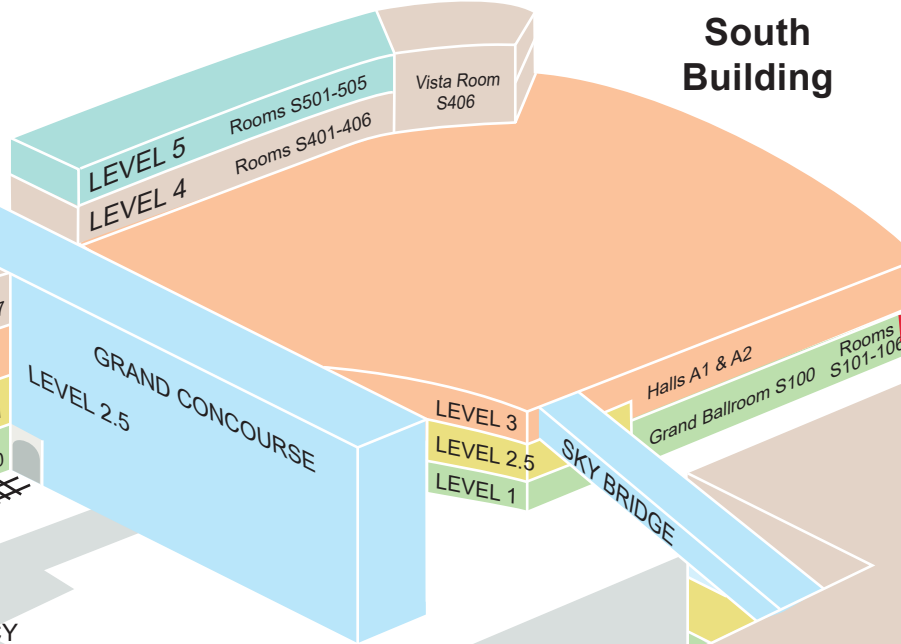

Lakeside Center (East Building)

North Building

South Building

West Building

S102abc

METRA RAILROAD TRACK

HYATT REGENCY
McCORMICK PLACE
HOTEL

MARTIN LUTHER KING, JR. DRIVE

Conference Center
(Rooms CC 10-CC 24)
& Parking Lot A

MARRIOTT MARQUIS
CHICAGO HOTEL

CERMAK ROAD

WINTRUST ARENA AT
McCORMICK SQUARE

INDIANA AVENUE