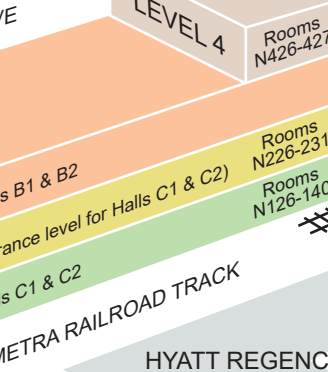

Lakeside Center (East Building)

North Building

South Building

West Building

S102abc

METRA RAILROAD TRACK

HYATT REGENCY
McCORMICK PLACE
HOTEL

MARTIN LUTHER KING, JR. DRIVE

Conference Center
(Rooms CC 10-CC 24)
& Parking Lot A

MARRIOTT MARQUIS
CHICAGO HOTEL

CERMAK ROAD

WINTRUST ARENA AT
McCORMICK SQUARE

INDIANA AVENUE