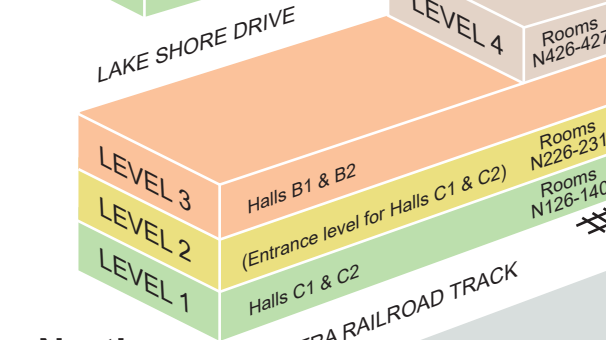

Lakeside Center (East Building)

North Building

South Building

West Building

S102abc

METRA RAILROAD TRACK

HYATT REGENCY
McCORMICK PLACE
HOTEL

MARTIN LUTHER KING, JR. DRIVE

Conference Center
(Rooms CC 10-CC 24)
& Parking Lot A

MARRIOTT MARQUIS
CHICAGO HOTEL

CERMAK ROAD

WINTRUST ARENA AT
McCORMICK SQUARE

INDIANA AVENUE