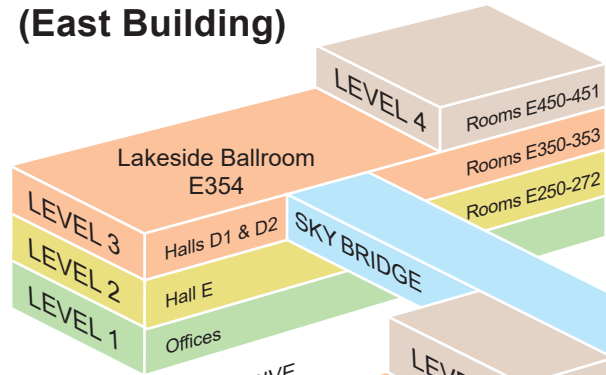

Lakeside Center (East Building)

North Building

South Building

West Building

S102abc

METRA RAILROAD TRACK

HYATT REGENCY
McCORMICK PLACE
HOTEL

MARTIN LUTHER KING, JR. DRIVE

Conference Center
(Rooms CC 10-CC 24)
& Parking Lot A

MARRIOTT MARQUIS
CHICAGO HOTEL

CERMAK ROAD

WINTRUST ARENA AT
McCORMICK SQUARE

INDIANA AVENUE