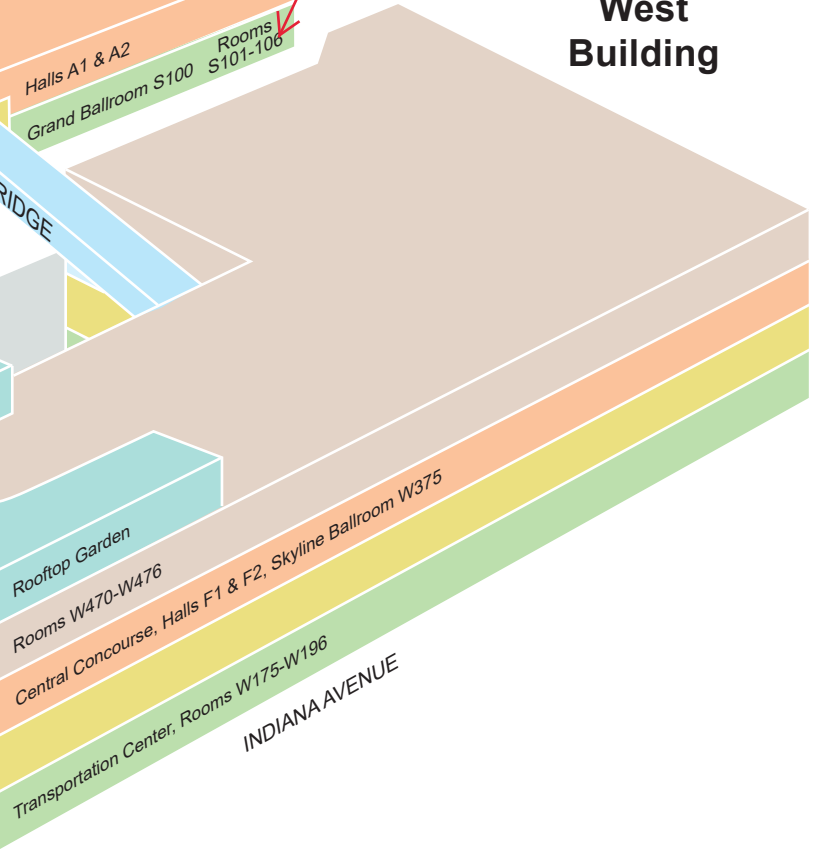

Lakeside Center (East Building)

North Building

South Building

West Building

S102abc

METRA RAILROAD TRACK

HYATT REGENCY
McCORMICK PLACE
HOTEL

MARTIN LUTHER KING, JR. DRIVE

Conference Center
(Rooms CC 10-CC 24)
& Parking Lot A

MARRIOTT MARQUIS
CHICAGO HOTEL

CERMAK ROAD

WINTRUST ARENA AT
McCORMICK SQUARE

INDIANA AVENUE